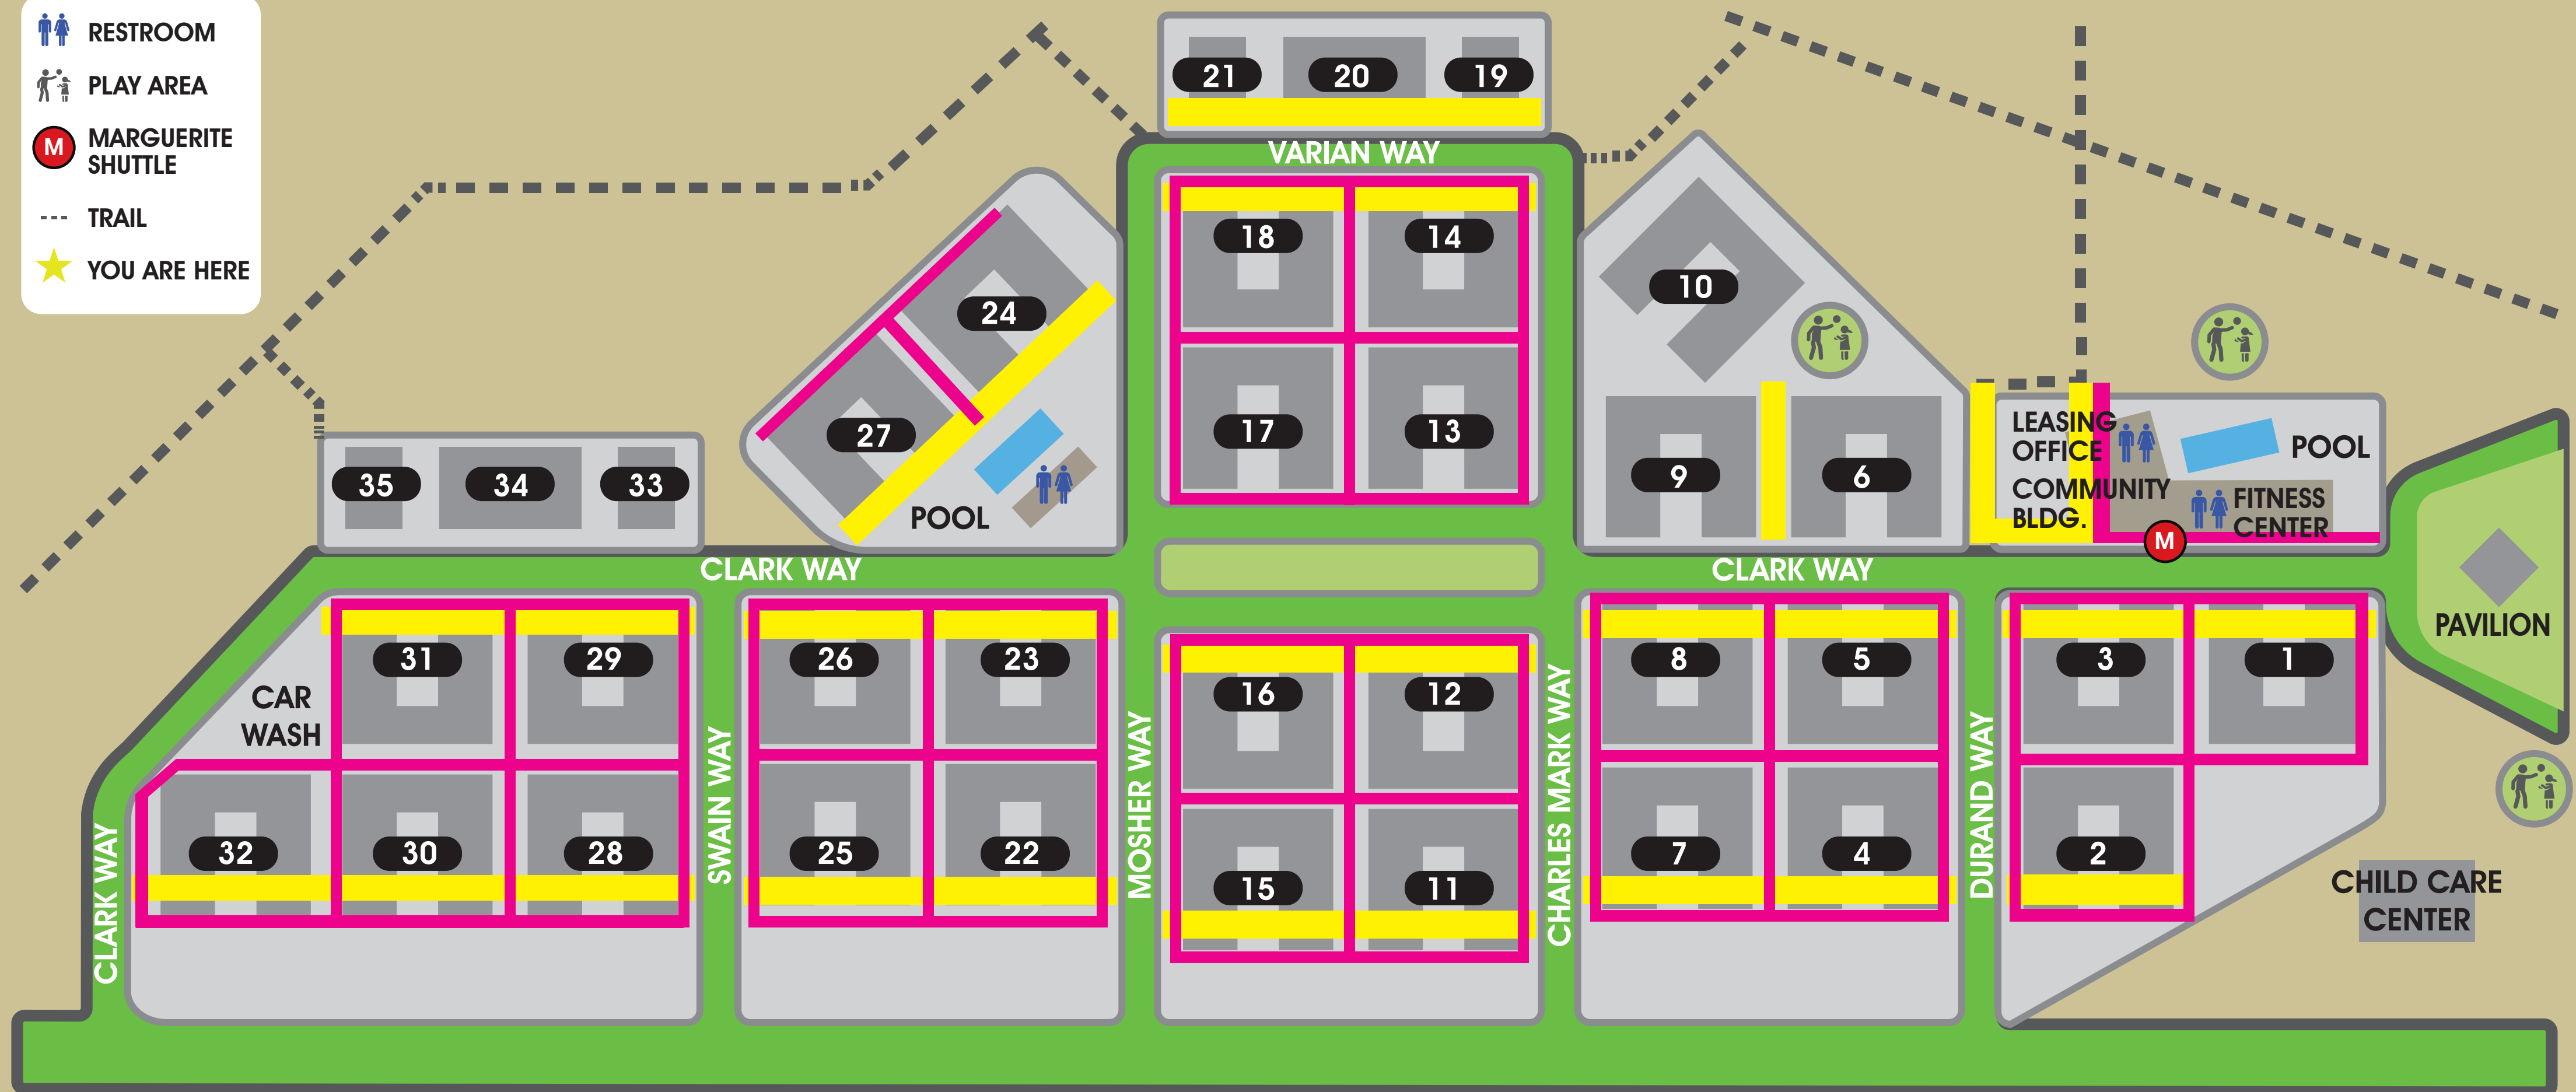

MONDAY

MOW DAY, WATER, POOL, AND STRESSED PLANTS

TUESDAY

MOW AND TRELIS DETAIL, PLANTER DETAIL

WEDNESDAY

BLOWING WALKWAYS 9:30AM - 12:00PM

THURSDAY

BLOWING STREETS AND PARKING GARAGES 9:30AM - 12:00PM

FRIDAY

BLOWING CLARK WAY 9:30AM - 12:00PM

-  RESTROOM
-  PLAY AREA
-  MARGUERITE SHUTTLE
-  TRAIL
-  YOU ARE HERE

**BLOWING STARTS 9:30AM - 12:00PM WEDNESDAY, THURSDAY, AND FRIDAY (ELECTRIC BLOWERERS)
SOME BLOWING MONDAY & TUESDAY (VERY MINIMAL)**